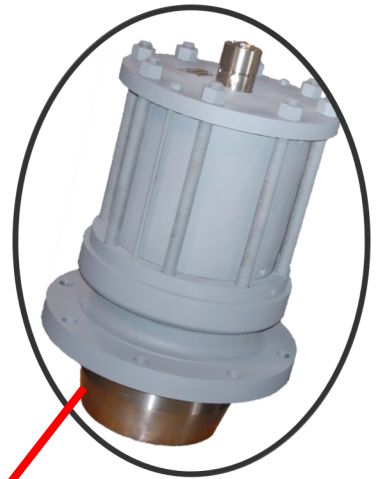

# Compressor Control Solutions

Plug-Type  
Unloaders

SimPlex/DuPlex™  
Unloaders

Fixed Volume  
Pockets

**ACI — The Source for Performance Control Solutions**

Valve Cap Pockets

Radial Valve Unloaders

VariPocket™